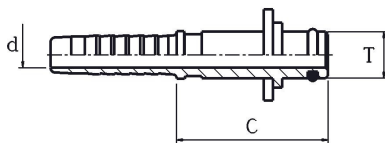

WASH CLEANER "GUN" MALE

**MASCHIO PER PISTOLA IDROPULTRICE
MASCHIO**

part nr. codice	hose ID			thread T	d		cut-off C	
	[in]	[mm]	size		[in]	[mm]	[in]	[mm]
0408300410	1/4"	6,4	04	10	0,16	4,0	1,30	33,0
0408300510	5/16"	7,9	05	10	0,22	5,5	1,30	33,0